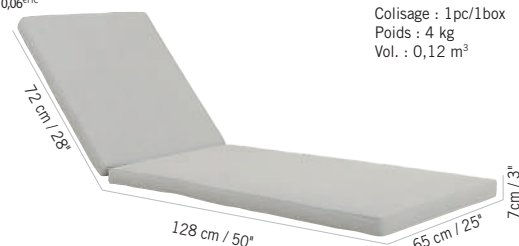

Ateja gris clair
Light grey Ateja
C006162

Colisage : 1pc/1box
Poids : 4 kg
Vol. : 0,12 m³