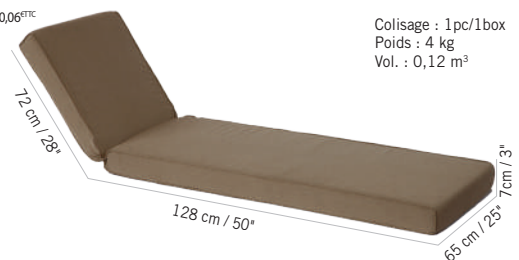

Teck, toile ardoise
Teak, slate grey canvas
TRV9005A

Teck, toile taupe
Teak, taupe canvas
TRV9006A

Colisage : 1pc/1box
Poids : 19 kg
Vol. : 0,18 m³

TABLE BASSE YOLO HPL
YOLO HPL COFFEE TABLE

319 €
+ éco participation 0,81[€] TTC

Aluminium gris espace,
HPL ceramique grise
Space grey aluminum,
ceramic HPL
TA01092

Aluminium gris espace,
HPL béton ciré
Space grey aluminum,
white polish concrete
HPL
TA01097

Aluminium blanc,
HPL béton ciré
White aluminum, white
polish concrete HPL
TA01098

Colisage : 2pcs/1box
Poids : 5,5 kg
Vol. : 0,08 m³

COUSSIN SPUNPOLY
SPUNPOLY CUSHION

489 €
+ éco participation 0,06[€] TTC

Spunpoly taupe
Taupe spunpoly
CST9001

Colisage : 1pc/1box
Poids : 4 kg
Vol. : 0,12 m³

COUSSIN VALTECK
VALTECK CUSHION

489 €
+ éco participation 0,06[€] TTC