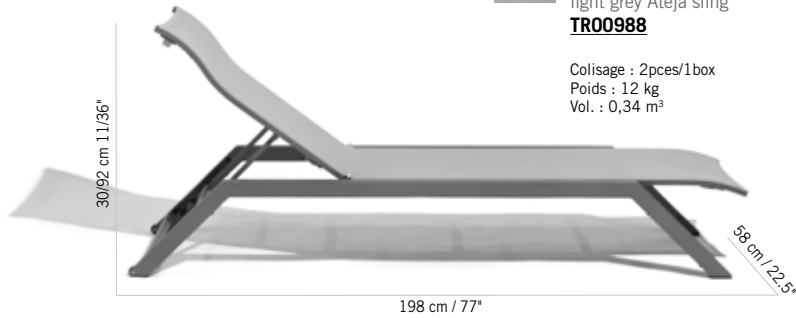

**BAIN DE SOLEIL AMAKA EMPILABLE
ROUES ARRIÈRES**

AMAKA STACKABLE SUNLOUNGER
BACKWHEELS

659 €

+ éco participation 0,80 € TTC

new//

Aluminium couleur
Corten, toile tissée
moka chiné
Color Corten aluminum,
mocha mottled sling
TR00986

Aluminium gris espace,
toile Ateja gris clair
Space grey aluminum,
light grey Ateja sling
TR00987

Aluminium blanc, toile
Ateja gris clair
White aluminum,
light grey Ateja sling
TR00988

Colisage : 2 pces/1 box
Poids : 12 kg
Vol. : 0,34 m³