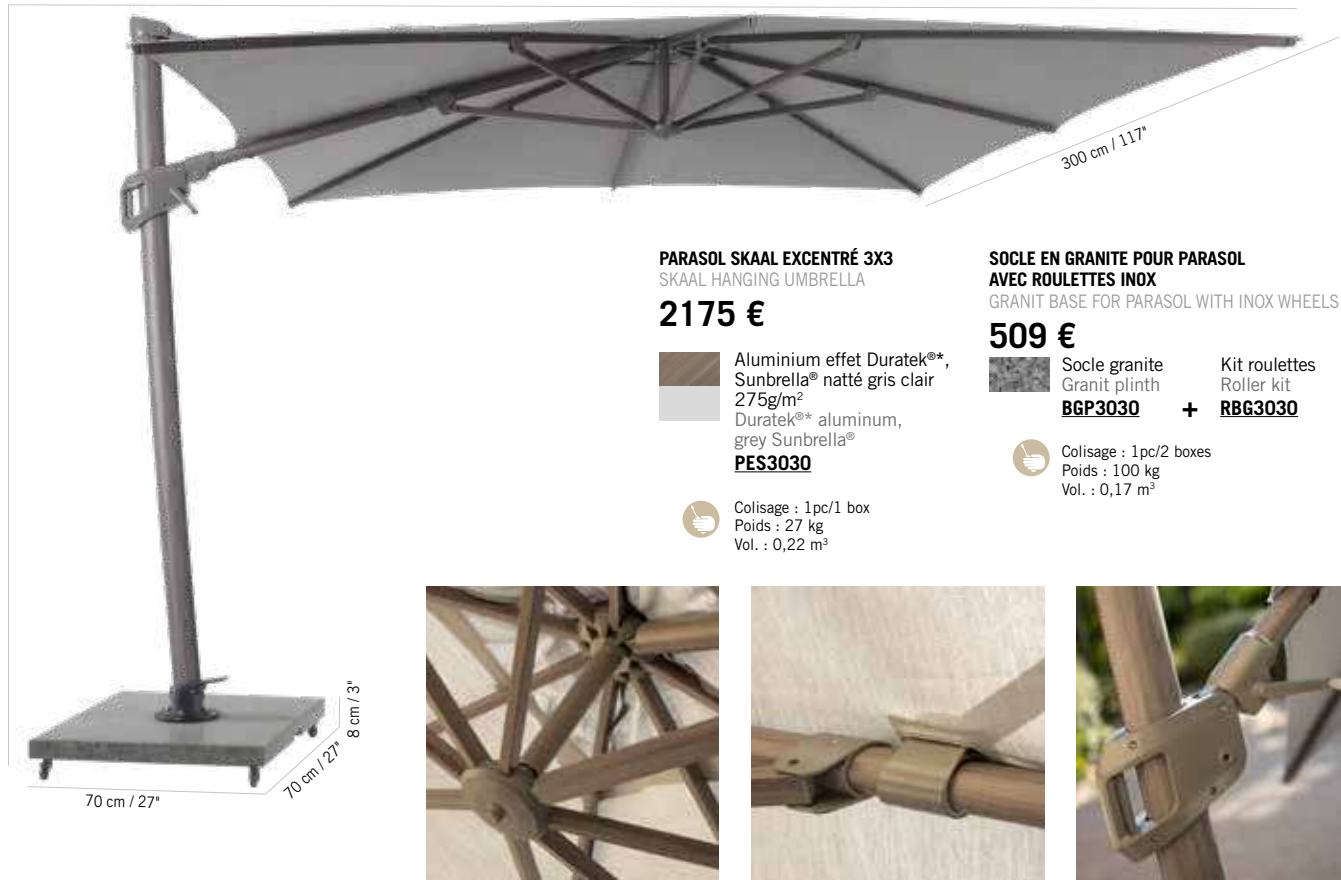

PARASOLS EXCENTRÉS / OFF-CENTRES UMBRELLAS

PARASOL SKAAL EXCENTRÉ 3X3 SOCLE EN GRANIT AVEC ROULETTES INOX + HOUSSE DE PROTECTION

SKAAL HANGING UMBRELLA WITH GRANITE BASE, INOX WHEELS + PROTECTION COVER

Ref. **PES3030 + BGP3030 + RBG3030**

2684 €

300 cm / 117"

250 cm / 97,5"

PARASOL SKAAL EXCENTRÉ 3X3 SKAAL HANGING UMBRELLA

2175 €

Aluminium effet Duratek®,
Sunbrella® natté gris clair
275g/m²
Duratek® aluminum,
grey Sunbrella®
PES3030

Colisage : 1pc/1 box
Poids : 27 kg
Vol. : 0,22 m³

SOCLE EN GRANITE POUR PARASOL AVEC ROULETTES INOX

GRANIT BASE FOR PARASOL WITH INOX WHEELS

509 €

Soacle granite
Granit plinth
BGP3030 + **RBG3030**
Kit roulettes
Roller kit

Colisage : 1pc/2 boxes
Poids : 100 kg
Vol. : 0,17 m³

PARASOL EXCENTRÉ 3X3 SOCLE EN GRANITE AVEC ROULETTES INOX + HOUSSE DE PROTECTION

HANGING UMBRELLA WITH GRANIT BASE, INOX WHEELS + PROTECTION COVER

Ref. **PES3031 + BGP3030 + RBG3030**

2058 €